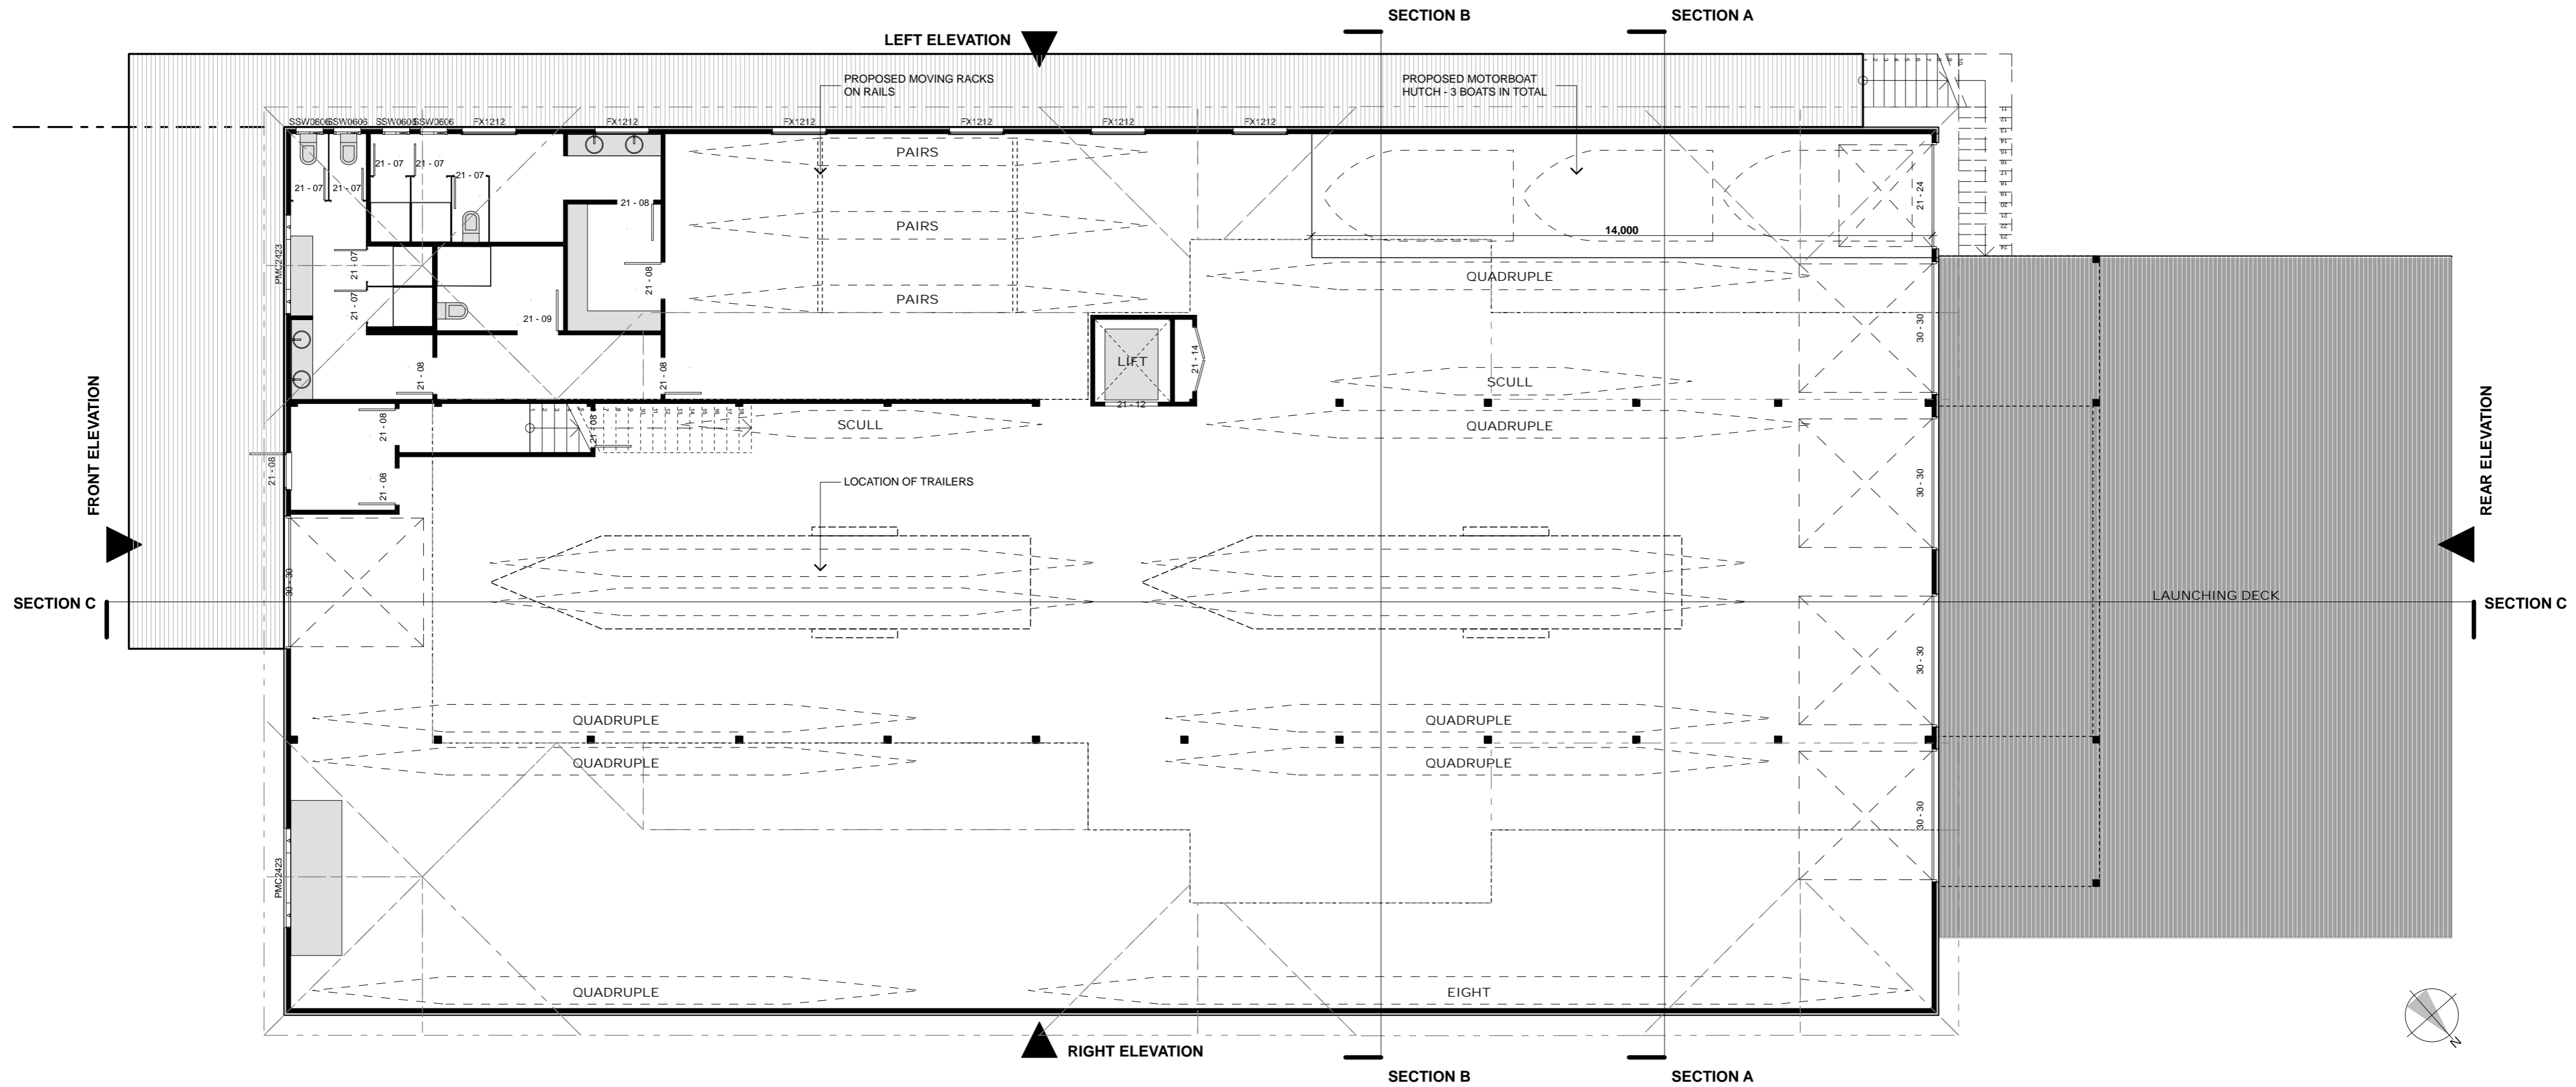

# WENDOUREE BALLARAT ROWING CLUB

WENDOUREE PARADE  
LAKE WENDOUREE

SCALE 1:100 @A2

## FIRST FLOOR PLAN