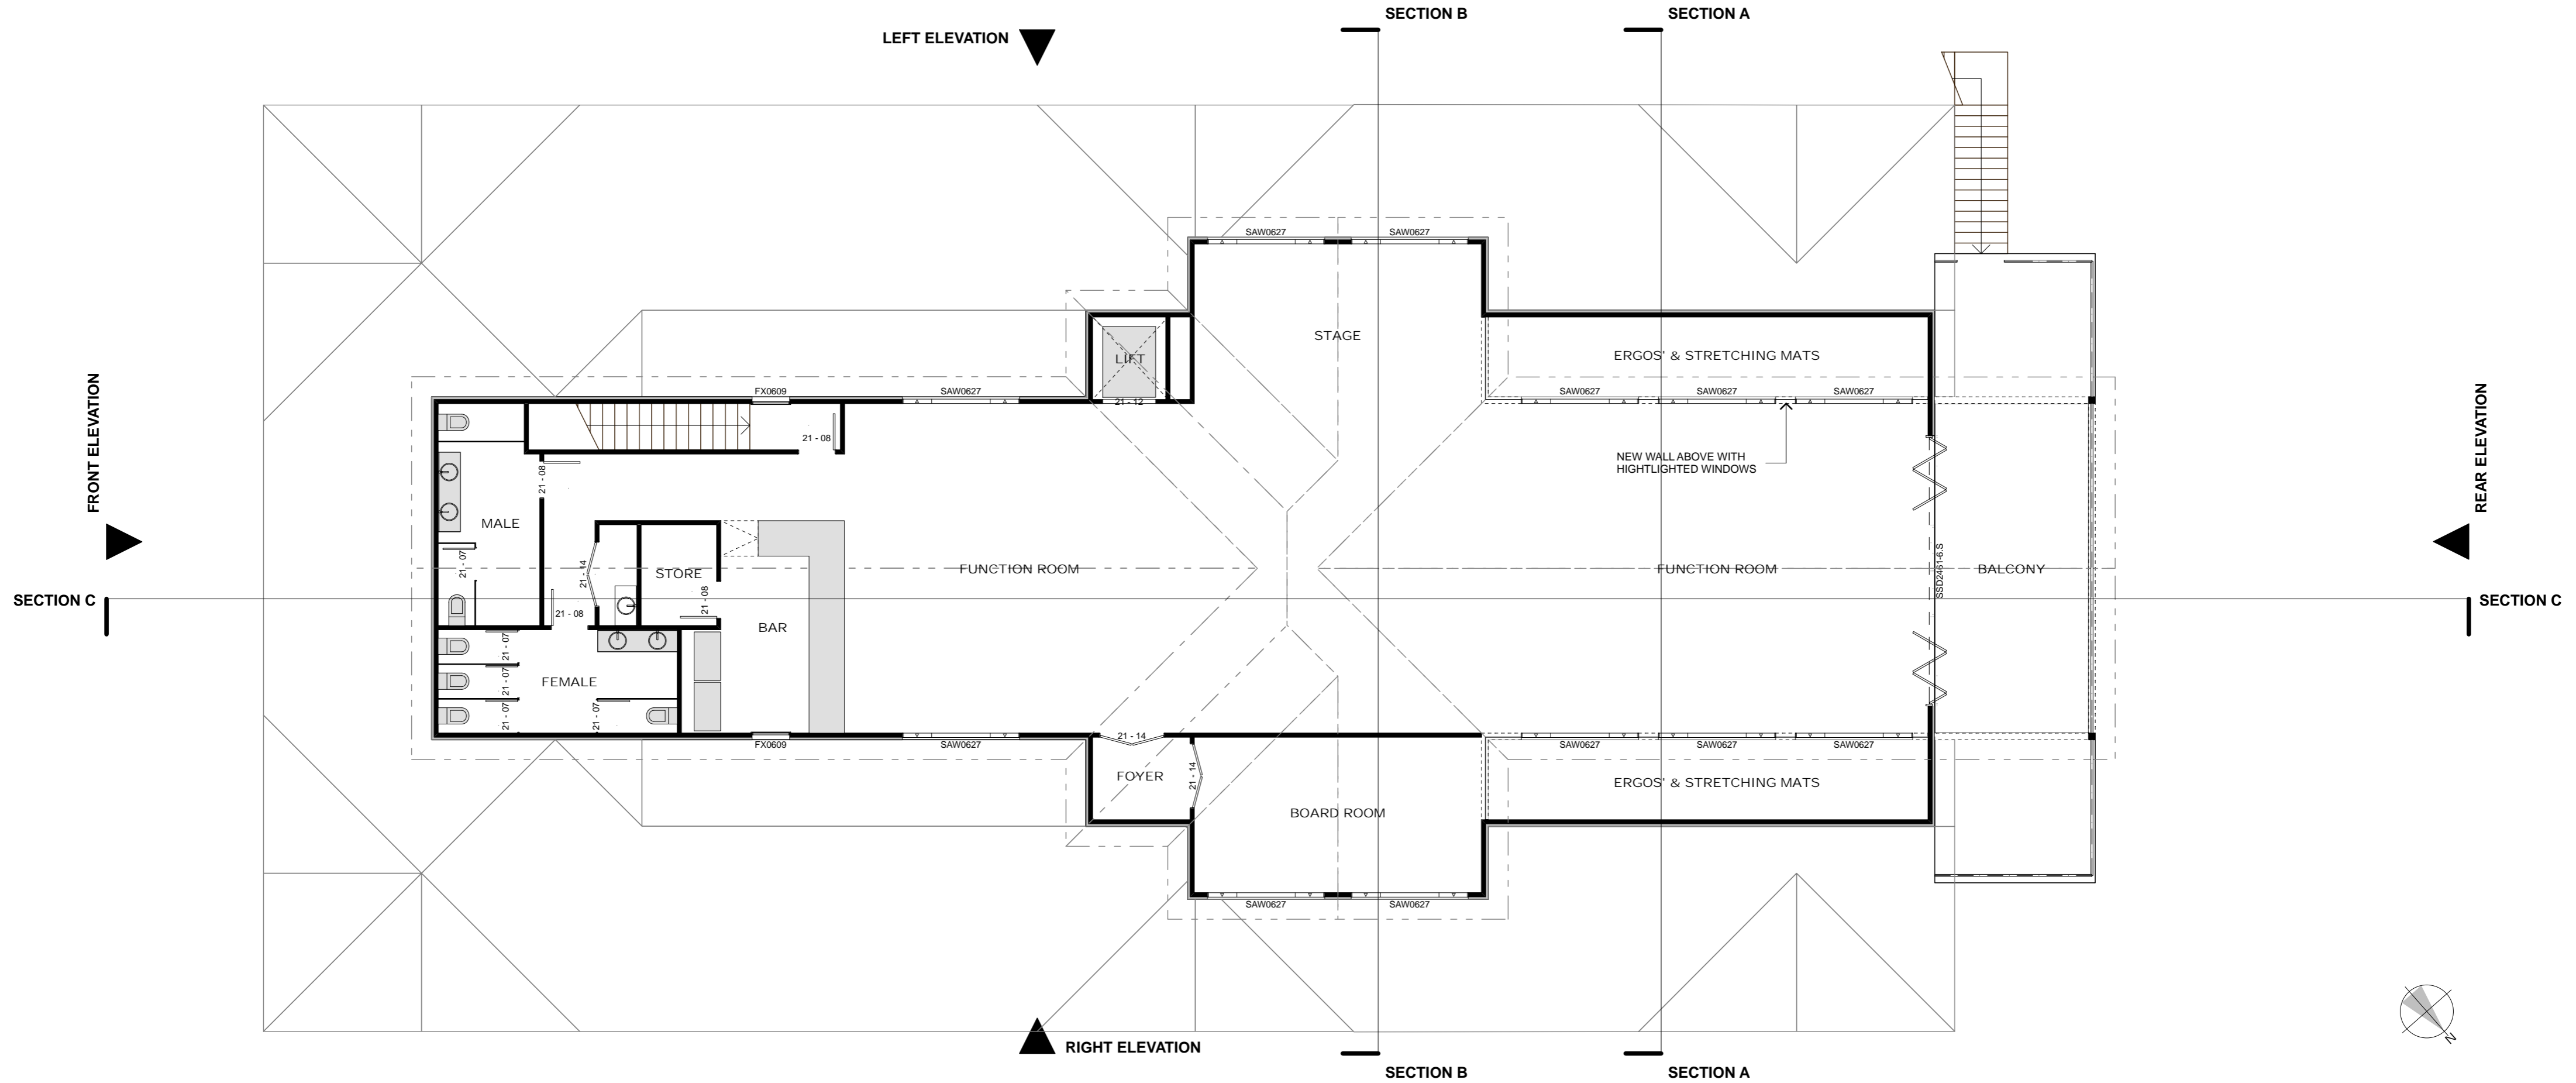

# WENDOUREE BALLARAT ROWING CLUB

WENDOUREE PARADE  
LAKE WENDOUREE

SCALE 1:100 @A2

## FIRST FLOOR PLAN